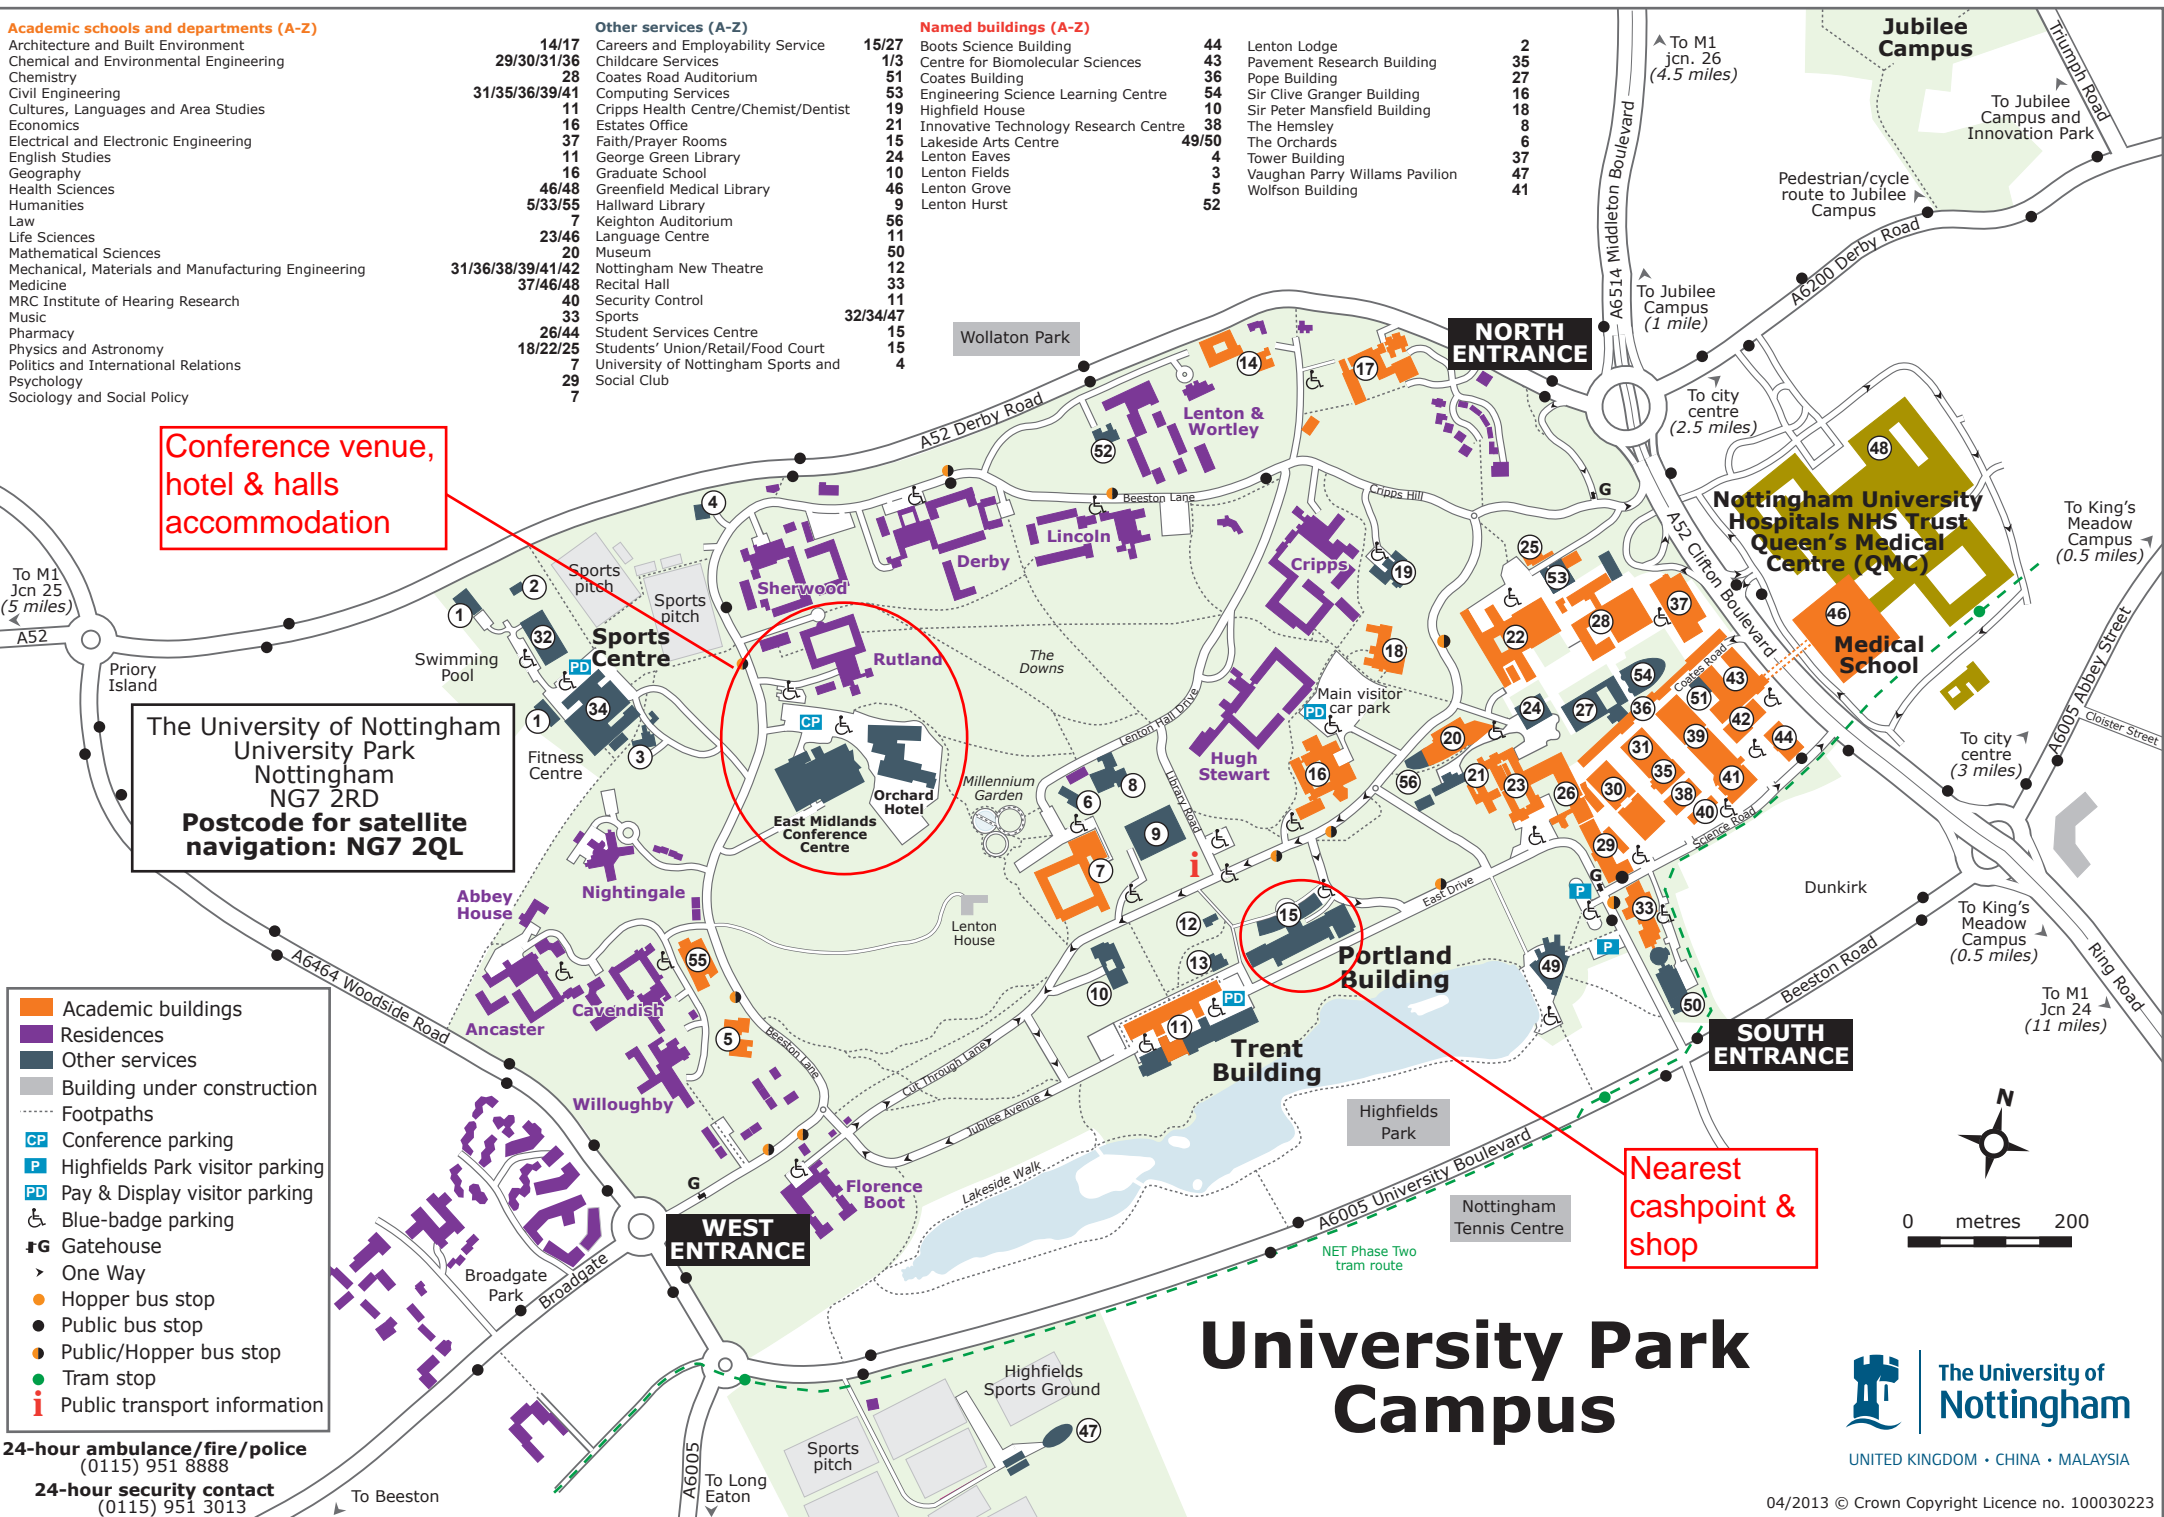

Other services (A-Z)

14/17 Careers and Employability Service
 29/30/31/36 Childcare Services
 28 Coates Road Auditorium
 31/35/36/39/41 Computing Services
 11 Cripps Health Centre/Chemist/Dentist
 16 Estates Office
 37 Faith/Prayer Rooms
 11 George Green Library
 16 Graduate School
 46/48 Greenfield Medical Library
 5/33/55 Hallward Library
 7 Keighton Auditorium
 23/46 Language Centre
 20 Museum
 31/36/38/39/41/42 Nottingham New Theatre
 37/46/48 Recital Hall
 40 Security Control
 33 Sports
 26/44 Student Services Centre
 18/22/25 Students' Union/Retail/Food Court
 7 University of Nottingham Sports and
 29 Social Club
 7

Named buildings (A-Z)

15/27 Boots Science Building
 1/3 Centre for Biomolecular Sciences
 51 Coates Building
 53 Engineering Science Learning Centre
 19 Highfield House
 21 Innovative Technology Research Centre
 15 Lakeside Arts Centre
 24 Lenton Eaves
 10 Lenton Fields
 46 Lenton Grove
 9 Lenton Hurst
 56
 11
 50
 12
 33
 11
 32/34/47
 15
 15
 4

44 Lenton Lodge
 43 Pavement Research Building
 36 Pope Building
 54 Sir Clive Granger Building
 10 Sir Peter Mansfield Building
 38 The Hemsley
 8 The Orchards
 6 Tower Building
 37 Vaughan Parry Williams Pavilion
 47 Wolfson Building
 2
 35
 27
 16
 18
 8
 6
 37
 41

24-hour ambulance/fire/police
 (0115) 951 8888
24-hour security contact
 (0115) 951 3013

Nearest
 cashpoint &
 shop

0 metres 200

University Park Campus

UNITED KINGDOM • CHINA • MALAYSIA