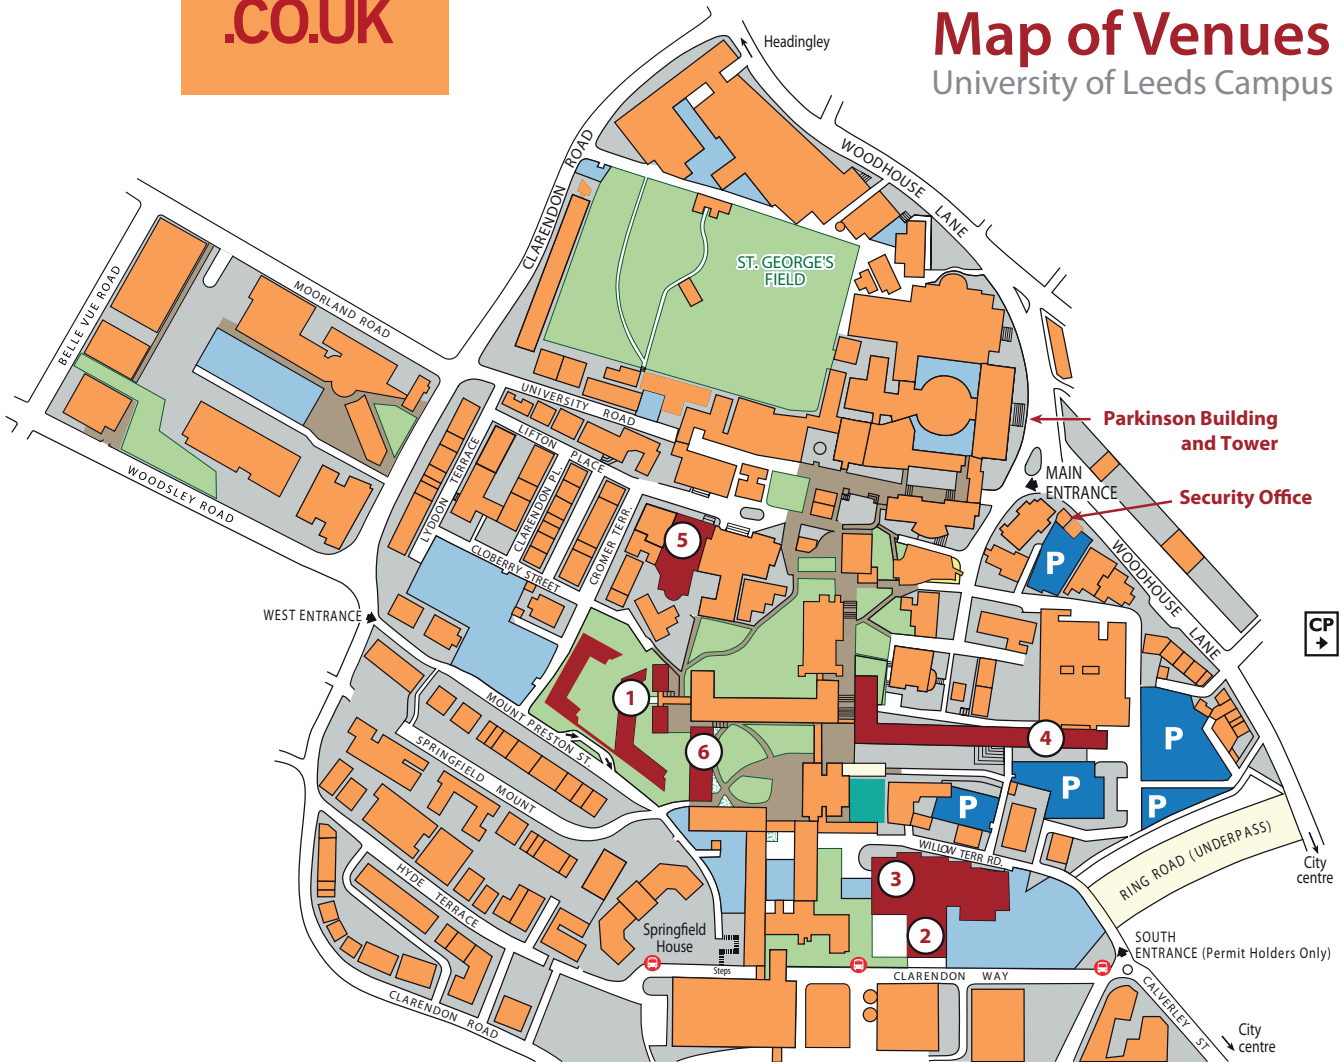

## Map of Venues University of Leeds Campus

#### Conference Venues

1. Charles Morris Hall (incl Storm Jameson Court)
2. Conference Auditorium
3. Exhibition Hall and The Edge Sports Facilities
4. EC Stoner Building
5. The Refectory
6. The Bragg Cluster and Staff Centre

#### Accommodation

1. Charles Morris Hall/Storm Jameson Court

#### Car Parks

- University visitors' car parks (limited access) 
- Other university car parks 
- Public multi-storey car park 

City Centre Bus Stop 

Pedestrian Only Area 

Lawns 